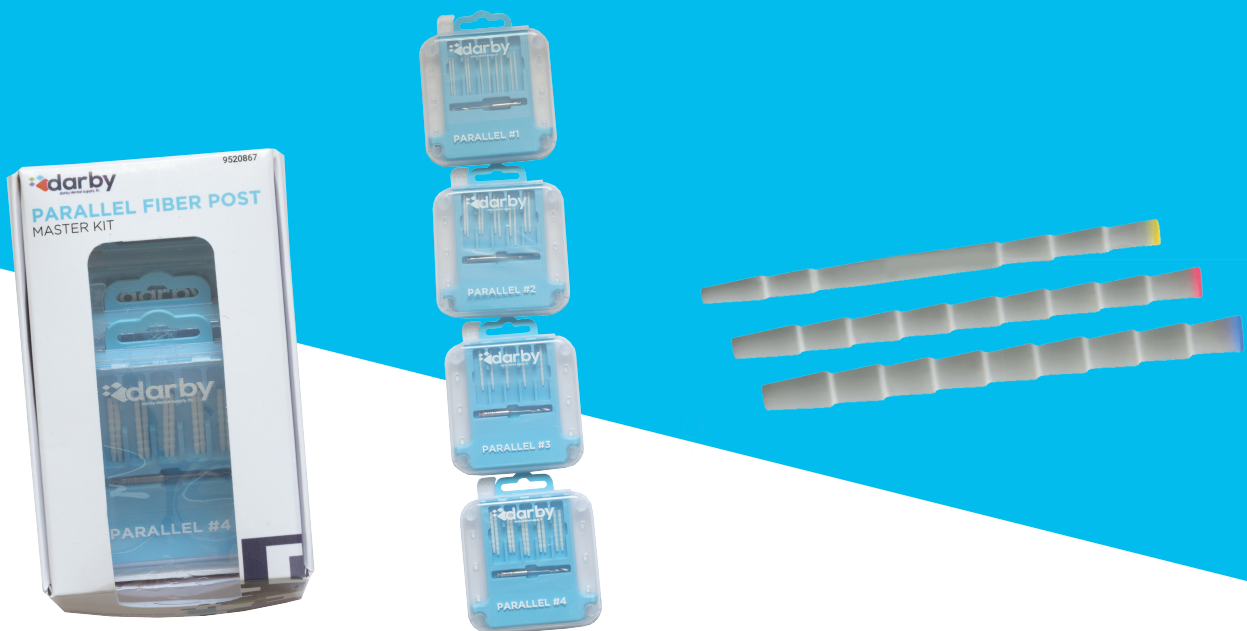

# DARBY PARALLEL FIBER POSTS

Darby Parallel Fiber Posts are glass fiber posts that support restorations and prosthetic crowns. They feature a parallel shape with grooves for great retention and metal filament that allows for radiographic visualization.

**9520867** Starter Kit, 20 Parallel Posts, 5 each size and 1 drill of each size

Intro Kits: 10 Parallel Posts and 1 Drill

**9520868** Size 1 Kit, 0.9mm, White

**9520869** Size 2 Kit, 1.1mm, Yellow

**9520870** Size 3 Kit, 1.3mm, Red

**9520871** Size 4 Kit, 1.5mm, Blue

Refill Kits: 10 Parallel Posts

**9520872** Size 1 Refill, 0.9mm, White

**9520873** Size 2 Refill, 1.1mm, Yellow

**9520874** Size 3 Refill, 1.3mm, Red

**9520875** Size 4 Refill, 1.5mm, Blue

## Features and Benefits:

- Retentive shape
- Longitudinal fibers for easy removal
- High concentration of fibers and great mechanical properties
- Modulus of elasticity similar to dentin lowers risk of root fracture
- Conical tip for less tissue removal in apical third of root canal
- Radiopaque